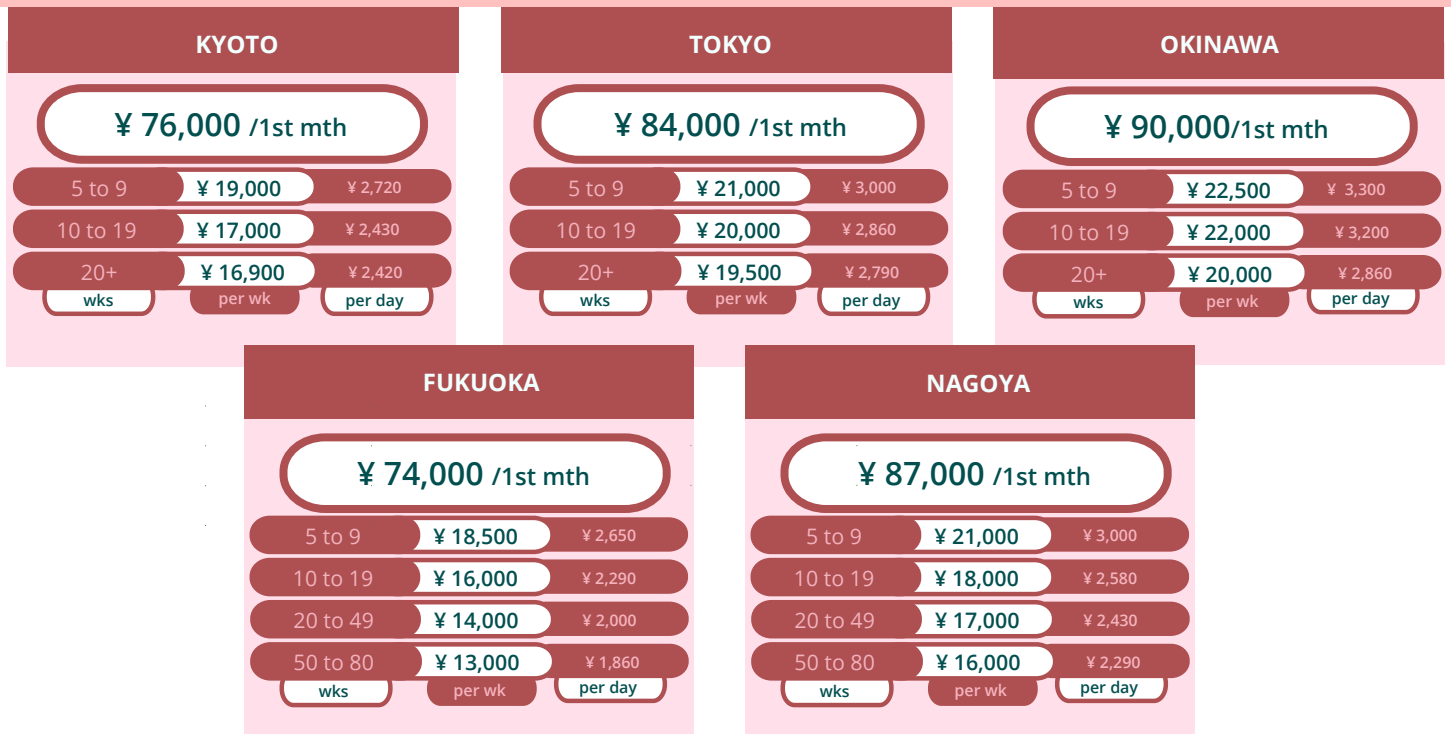

Accommodation Pricing

PLACEMENT FEE

¥ 20,000 for all accommodation types

Homestay

Host family, private room.
Breakfast and Dinner Included. 40-50 minutes from school on average.

Private Residence

Your own room in a shared house.
30 to 60 minutes from school on average depending on location.

Transfer Service Fee (One Way)

TOKYO (NRT)	¥ 45,000	FUKUOKA (FUK)	¥ 8,000
TOKYO (HND)	¥ 30,000	NAGOYA (NGO)	¥ 27,000
KYOTO (KIX)	¥ 40,000	OKINAWA (OKA)	¥ 10,000
KYOTO (ITM)	¥ 25,000		

Private Apartment

Your own apartment.
20 to 60 minutes from school on average depending on location.

KYOTO			TOKYO			OKINAWA		
¥ 180,000 /1st mth			¥ 199,000 /1st mth			¥ 180,000 /1st mth		
5 to 9	¥ 40,000	¥ 5,720	5 to 9	¥ 45,000	¥ 6,430	5 to 9	¥ 40,000	¥ 5,720
10 to 19	¥ 38,000	¥ 5,430	10 to 19	¥ 40,000	¥ 5,720	10 to 19	¥ 38,000	¥ 5,430
20+	¥ 37,000	¥ 5,290	20+	¥ 38,000	¥ 5,430	20+	¥ 37,000	¥ 5,290
wks	per wk	per day	wks	per wk	per day	wks	per wk	per day