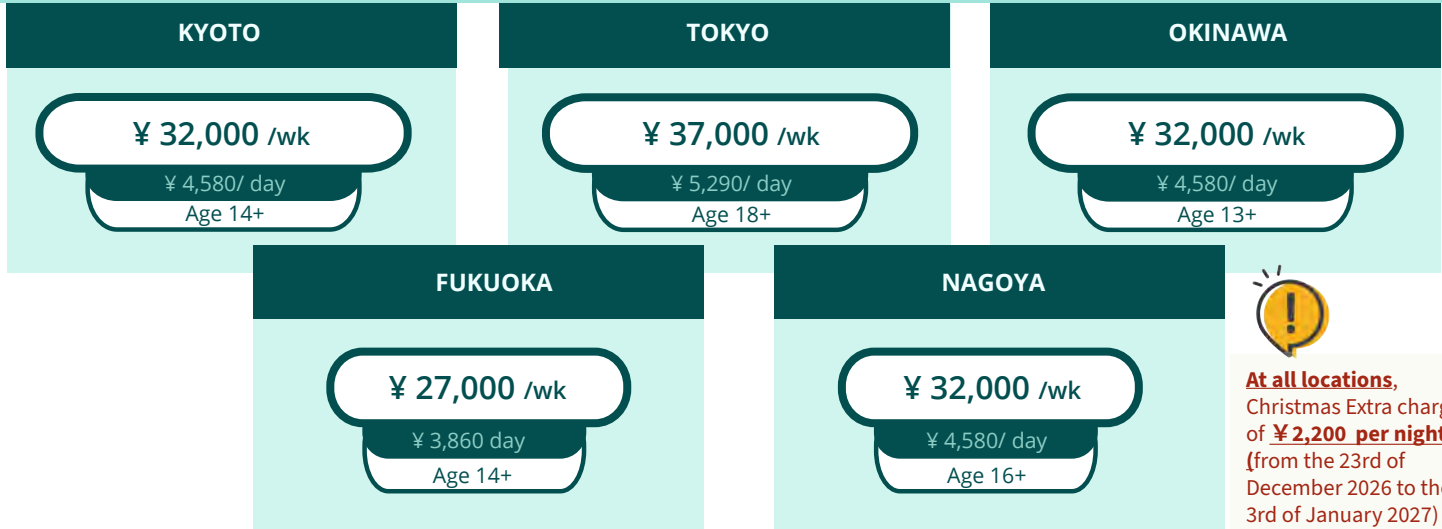

Accommodation Pricing

PLACEMENT FEE

¥ 20,000 for all accommodation types

Homestay

Host family, private room.
Breakfast and Dinner Included. 40-50 minutes from school on average.

Private Residence

Your own room in a shared house.
30 to 60 minutes from school on average depending on location.

Transfer Service Fee (One Way)

TOKYO (NRT)	¥ 45,000	FUKUOKA (FUK)	¥ 8,000
TOKYO (HND)	¥ 30,000	NAGOYA (NGO)	¥ 27,000
KYOTO (KIX)	¥ 40,000	OKINAWA (OKA)	¥ 10,000
KYOTO (ITM)	¥ 25,000		

Private Apartment

Your own apartment.
20 to 60 minutes from school on average depending on location.