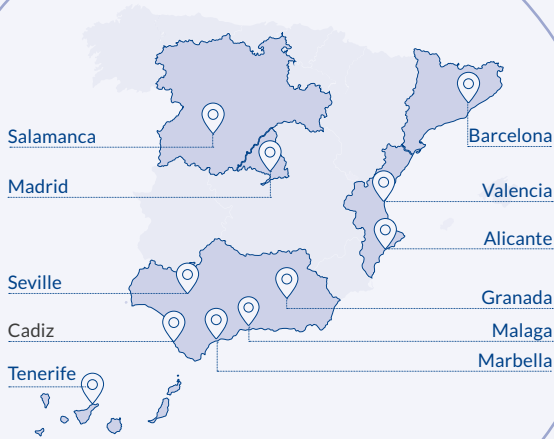

ideal
education group

ENFOREX IN THE WORLD

40 **13** **8** **1**

In-country Campuses Countries in 2 Continents Summer Camps Online Campus

SPAIN

ONLINE
24/7-365

LEARN SPANISH WHILE COMBINING

40 TOP CAMPUSES
IN SPAIN AND LATIN AMERICA
32 DESTINATIONS ALL YEAR ROUND
8 SUMMER CAMPS

Enforex provides you with a truly unique opportunity! Our 40 campuses are located in the liveliest, most important Spanish-speaking cities in Spain and Latin America, giving our students the opportunity to live an authentic Spanish immersion experience. Mix and match different locations, get to know different regions, accents, and traditions, and create an amazing life experience.

3. TOP DESTINATIONS | 32 +

Our schools are located in the heart of each destinations' lively, central neighborhoods of the best Spanish-speaking locations worldwide. Choose among 13 different countries and 32 locations. Every one of our schools is located in the heart of the city and boasts modern interiors, social spaces, and a welcoming staff.