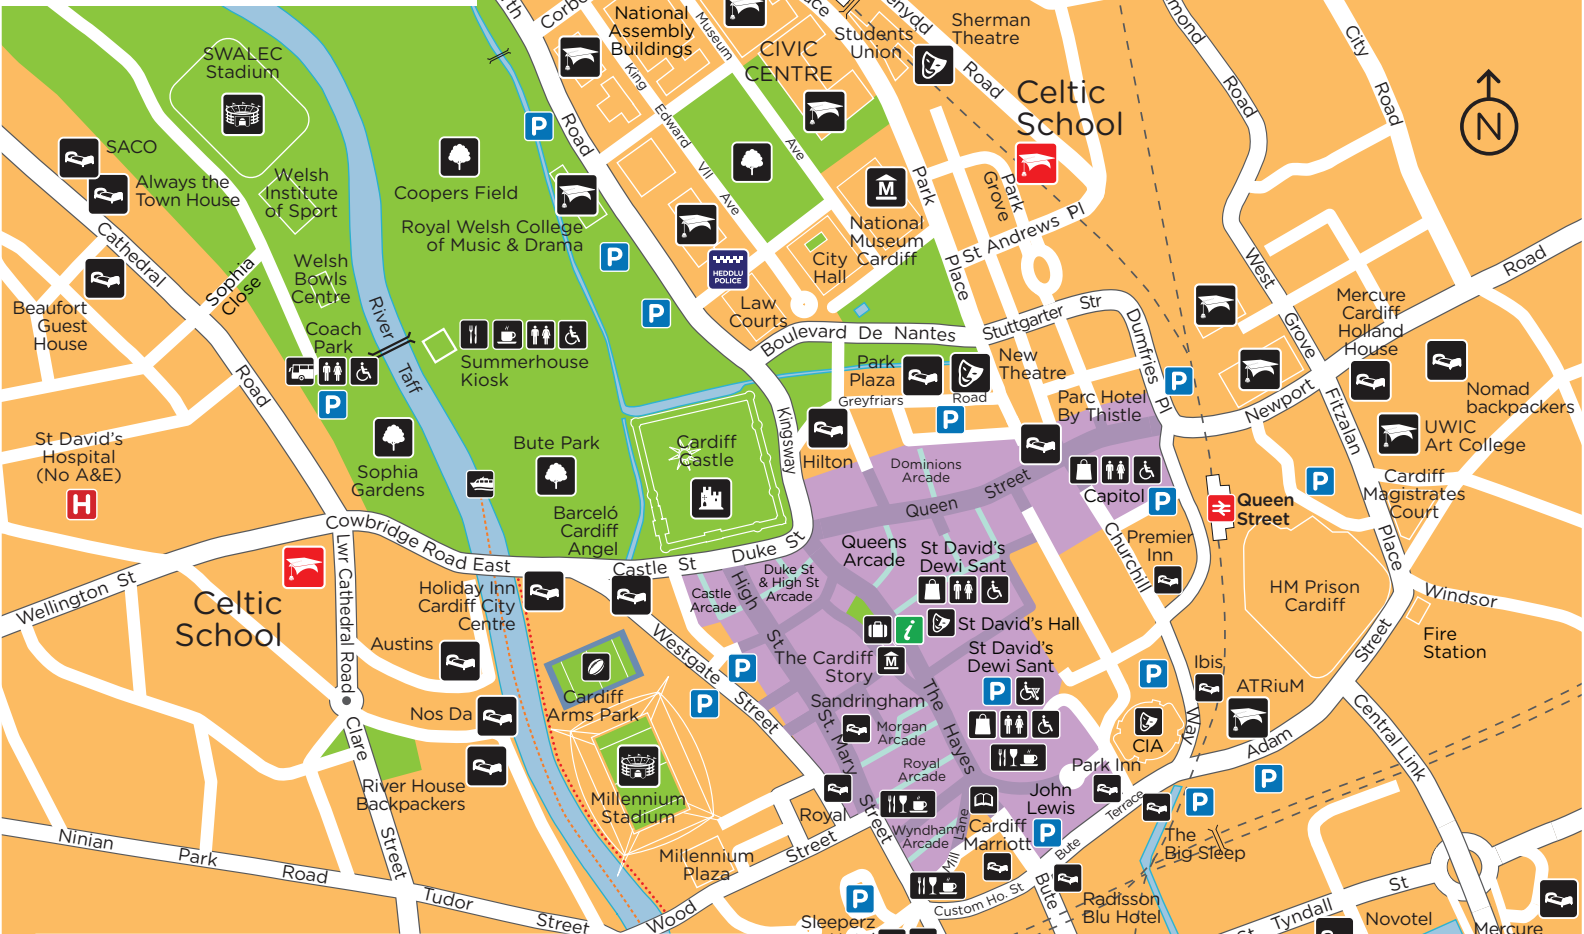

Cardiff City Centre

0 200m
0 200yds

Celtic School,
Morrison House,
63 Cowbridge Road East,
Cardiff, CF11 9AE, Wales, UK

Celtic School,
Highbury House,
18 Park Grove, Cathays,
Cardiff, CF10 3BN, Wales, UK