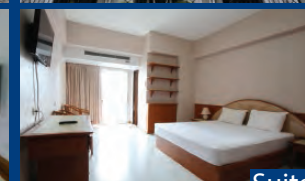

Accommodation

International House Bangkok

International House
Bangkok

Furama Asok

- 32 Square Meters
- Weekly Price: 15,500
- Monthly Price: 46,500
- Daily Cleaning
- Four Star Hotel
- Microwave, Washing Service,
- Gym, Sauna, Jacuzzi Pool, good Location, Restaurant

10 min walk

*3,000 baht deposit

Airport Transfer Fees (One Way)

Up to 3 people 1,050 Thai baht

There is a frequent bus and train service from Bangkok international airport to the city centre. However, we recommend that students take advantage of our airport meeting and transfer service on arrival.

Please note that we need the flight details at least one week before arrival.

Public Holidays

Please visit the International House school holidays page on our website.

We can also assist you with accommodation at a cheaper hostel with a shared room.

Mona Suite

8 min Shuttle Bus + 5 min walk

Studio - 38 m²

- 38 Square Meters
- Weekly Price: 9,100
- Monthly Price: 32,000
- Fully Serviced Apartment
- Gym, Saltwater Pool, Hotplate
- Refrigerator, Washing Machine
- Microwave, TV, WiFi, Aircon

Studio - 32 m²

- 32 Square Meters
- Weekly Price: 9,100
- Monthly Price: 30,000
- Fully Serviced Apartment
- Gym, Saltwater Pool, Hotplate
- Refrigerator, Washing Machine
- Microwave, TV, WiFi, Aircon

Studio - 27 m²

- 27 Square Meters
- Weekly Price: 9,100
- Monthly Price: 22,000
- Fully Serviced Apartment
- Gym, Saltwater Pool, Hotplate
- Refrigerator, Washing Machine
- Microwave, TV, WiFi, Aircon

*5,000 baht deposit for stays of 1-3 months. 1 month deposit for 4-6 month stays. 2 month deposit for 7-12 month stays.

V.P. Tower