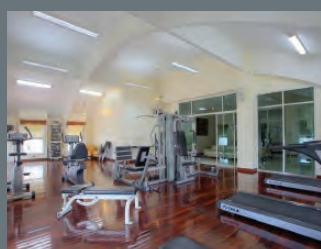

Studio - 38 m²

- 38 Square Meters
- Weekly Price: 9,100
- Monthly Price: 32,000
- Fully Serviced Apartment
- Gym, Saltwater Pool, Hotplate
- Refrigerator, Washing Machine
- Microwave, TV, WiFi, Aircon

Studio - 32 m²

- 32 Square Meters
- Weekly Price: 9,100
- Monthly Price: 30,000
- Fully Serviced Apartment
- Gym, Saltwater Pool, Hotplate
- Refrigerator, Washing Machine
- Microwave, TV, WiFi, Aircon