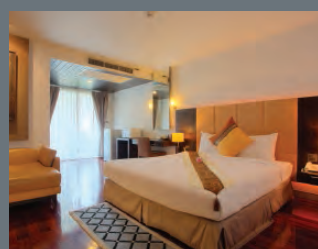

Studio - 38 m²

- 38 Square Meters
- Weekly Price: 9,100
- Monthly Price: 32,000
- Fully Serviced Apartment
- Gym, Saltwater Pool, Hotplate
- Refrigerator, Washing Machine
- Microwave, TV, WiFi, Aircon

Studio - 32 m²

- 32 Square Meters
- Weekly Price: 9,100
- Monthly Price: 30,000
- Fully Serviced Apartment
- Gym, Saltwater Pool, Hotplate
- Refrigerator, Washing Machine
- Microwave, TV, WiFi, Aircon