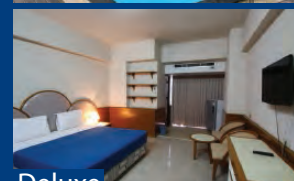

Accommodation

International House Bangkok

International House
Bangkok

Furama Asok

- 32 Square Meters
- Weekly Price: 15,500
- Monthly Price: 46,500
- Daily Cleaning
- Four Star Hotel
- Microwave, Washing Service,
- Gym, Sauna, Jacuzzi Pool, good Location, Restaurant

10 min walk

*3,000 baht deposit

Airport Transfer Fees (One Way)

Up to 3 people 1,050 Thai baht

There is a frequent bus and train service from Bangkok international airport to the city centre. However, we recommend that students take advantage of our airport meeting and transfer service on arrival.

Please note that we need the flight details at least one week before arrival.

Public Holidays

Please visit the International House school holidays page on our website.

We can also assist you with accommodation at a cheaper hostel with a shared room.

Mona Suite

8 min Shuttle Bus + 5 min walk

Studio - 38 m²

- 38 Square Meters
- Weekly Price: 9,100
- Monthly Price: 32,000
- Fully Serviced Apartment
- Gym, Saltwater Pool, Hotplate
- Refrigerator, Washing Machine
- Microwave, TV, WiFi, Aircon

Studio - 32 m²

- 32 Square Meters
- Weekly Price: 9,100
- Monthly Price: 30,000
- Fully Serviced Apartment
- Gym, Saltwater Pool, Hotplate
- Refrigerator, Washing Machine
- Microwave, TV, WiFi, Aircon

Studio - 27 m²

- 27 Square Meters
- Weekly Price: 9,100
- Monthly Price: 22,000
- Fully Serviced Apartment
- Gym, Saltwater Pool, Hotplate
- Refrigerator, Washing Machine
- Microwave, TV, WiFi, Aircon

*5,000 baht deposit for stays of 1-3 months. 1 month deposit for 4-6 month stays. 2 month deposit for 7-12 month stays.

V.P. Tower