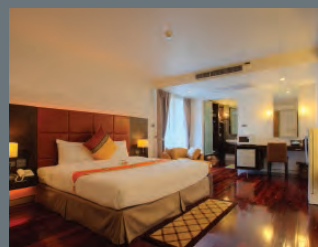

Studio - 38 m²

- 38 Square Meters
- Weekly Price: 9,100
- Monthly Price: 32,000
- Fully Serviced Apartment
- Gym, Saltwater Pool, Hotplate
- Refrigerator, Washing Machine
- Microwave, TV, WiFi, Aircon

Studio - 32 m²

- 32 Square Meters
- Weekly Price: 9,100
- Monthly Price: 30,000
- Fully Serviced Apartment
- Gym, Saltwater Pool, Hotplate
- Refrigerator, Washing Machine
- Microwave, TV, WiFi, Aircon