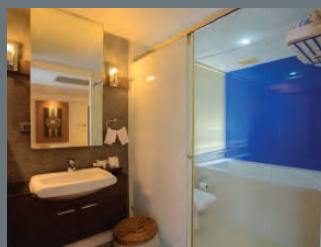

Studio - 38 m²

- 38 Square Meters
- Weekly Price: 9,100
- Monthly Price: 32,000
- Fully Serviced Apartment
- Gym, Saltwater Pool, Hotplate
- Refrigerator, Washing Machine
- Microwave, TV, WiFi, Aircon

Studio - 32 m²

- 32 Square Meters
- Weekly Price: 9,100
- Monthly Price: 30,000
- Fully Serviced Apartment
- Gym, Saltwater Pool, Hotplate
- Refrigerator, Washing Machine
- Microwave, TV, WiFi, Aircon