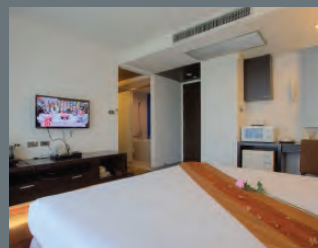

Studio - 27 m²

- 27 Square Meters
- Weekly Price: 9,100
- Monthly Price: 22,000
- Fully Serviced Apartment
- Gym, Saltwater Pool, Hotplate
- Refrigerator, Washing Machine
- Microwave, TV, WiFi, Aircon

*5,000 baht deposit for stays of 1-3 months. 1 month deposit for 4-6 month stays. 2 month deposit for 7-12 month stays.

V.P. Tower

- Deluxe Room
- 32 Square Meters
- Weekly Price: 8,000
- Monthly Price: 14,500
- Serviced Apartments
- Washing Service Extra
- Restaurant
- Pool and Garden
- Suite Standard
- 64 Square Meters
- Weekly Price: 15,000
- Monthly Price: 24,000
- Serviced Apartments
- Washing Service Extra
- Restaurant
- Pool and Garden

*1 month deposit for stays of 1-6 months.