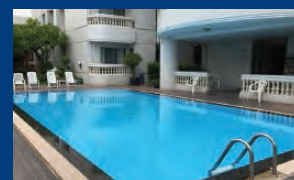

Accommodation

International House Bangkok

International House
Bangkok

Furama Asok

- 32 Square Meters
- Weekly Price: 15,500
- Monthly Price: 46,500
- Daily Cleaning
- Four Star Hotel
- Microwave, Washing Service,
- Gym, Sauna, Jacuzzi Pool, good Location, Restaurant

10 min walk

*3,000 baht deposit

Airport Transfer Fees (One Way)

Up to 3 people 1,050 Thai baht

There is a frequent bus and train service from Bangkok international airport to the city centre. However, we recommend that students take advantage of our airport meeting and transfer service on arrival.

Please note that we need the flight details at least one week before arrival.

Public Holidays

Please visit the International House school holidays page on our website.

We can also assist you with accommodation at a cheaper hostel with a shared room.

Mona Suite

8 min Shuttle Bus + 5 min walk

Studio - 38 m²

- 38 Square Meters
- Weekly Price: 9,100
- Monthly Price: 32,000
- Fully Serviced Apartment
- Gym, Saltwater Pool, Hotplate
- Refrigerator, Washing Machine
- Microwave, TV, WiFi, Aircon

Studio - 32 m²

- 32 Square Meters
- Weekly Price: 9,100
- Monthly Price: 30,000
- Fully Serviced Apartment
- Gym, Saltwater Pool, Hotplate
- Refrigerator, Washing Machine
- Microwave, TV, WiFi, Aircon

Studio - 27 m²

- 27 Square Meters
- Weekly Price: 9,100
- Monthly Price: 22,000
- Fully Serviced Apartment
- Gym, Saltwater Pool, Hotplate
- Refrigerator, Washing Machine
- Microwave, TV, WiFi, Aircon

*5,000 baht deposit for stays of 1-3 months. 1 month deposit for 4-6 month stays. 2 month deposit for 7-12 month stays.

V.P. Tower